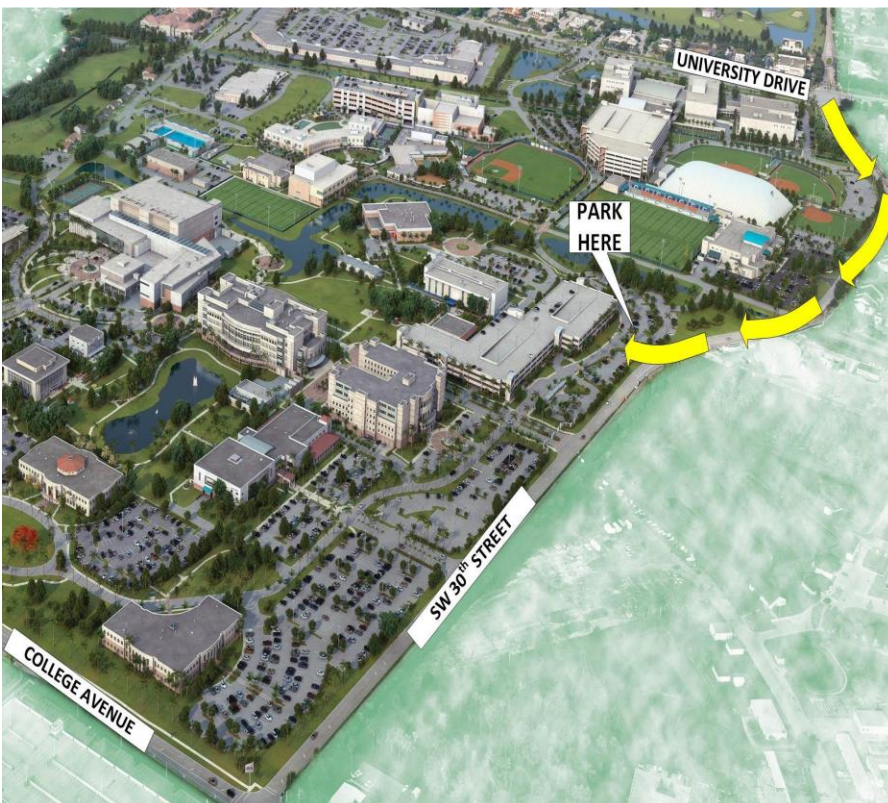

NSU AC10 Surface Lot Pass

S.F. Information System Security Association

JULY 20th, 2017

4:30pm – 7:30pm

Event Surface Lot – AC10

***DISPLAY THIS PASS ON THE DASHBOARD
OF YOUR CAR WHEN YOU PARK***

Directions to the AC10 Parking Lot:

From I-95, north or south, or Florida's Turnpike, north or south, take I-595 exit, westbound. Proceed on I-595 and exit on University Drive; turn south (left) on University Drive and proceed southbound to SW 30th Street; turn left on SW 30th Street and continue driving for approximately ½ mile until the NSU Northwest Entrance (next entrance after 75th ave) and turn right. At the stop sign you will have AC10 lot to the right. The Arm Gates will be in the up position.